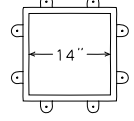

KNIGHT II

Like the Knight, the Knight II offers a solid, boxy finish that works especially well with Art Deco and Craftsman style homes.

BASE 1'4" WEIGHT 20 lbs. INSIDE DIAMETER 14"