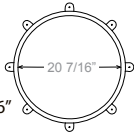

Chimney Pot Collection

EUROPEAN COPPER
 BY JACK ARNOLD

STEEL OFFERING

CHIMNEY CLASSICS ROUND

Form, function and value make this chimney classic pot perfect for most contemporary style homes.

BASE 2'2" WEIGHT 21 lbs. INSIDE DIAMETER 20 7/16"

CHIMNEY CLASSICS SQUARE

Strong lines define this chimney classic pot. Value added design elements ensure a fit for most style homes.

BASE 1'9" WEIGHT 31 lbs. INSIDE DIAMETER 18 7/8"

■ STEEL
■ PAINTED BRIGHT COPPER

■ COPPER ■ FREEDOM GRAY

BISHOP

The clean lines of the Bishop's round shape make it ideal for Mediterranean and more contemporary style homes.

BASE 2'2" WEIGHT 26 lbs. INSIDE DIAMETER 24"

■ COPPER ■ FREEDOM GRAY

BISHOP II

A more petite version of the Bishop, the Bishop II echoes the shape of standard clay pots with a fraction of the weight.

BASE 1'8" WEIGHT 36 lbs. INSIDE DIAMETER 18"

■ COPPER ■ FREEDOM GRAY

KNIGHT