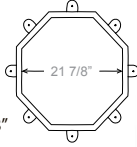

CHIMNEY CLASSICS OCTAGON

A custom, stylized look for smaller scale homes and chimneys in a value added design.

BASE 1'8" WEIGHT 25 lbs. INSIDE DIAMETER 21 7/8"