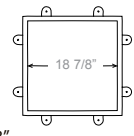

CHIMNEY CLASSICS SQUARE

Strong lines define this chimney classic pot. Value added design elements ensure a fit for most style homes.

BASE 1'9" WEIGHT 31 lbs. INSIDE DIAMETER 18 7/8"

■ STEEL
■ PAINTED BRIGHT COPPER