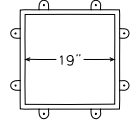

KNIGHT

The strong lines of the Knight offer a unique look with a pyramid-shaped top. This model also works well for more streamlined architecture.

BASE 1'9" WEIGHT 36 lbs. INSIDE DIAMETER 19"