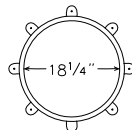

BASE 2'0" WEIGHT 45 lbs. INSIDE DIAMETER 22"

■ COPPER ■ FREEDOM GRAY

QUEEN

Appropriately scaled a bit smaller than the King, the Queen is also octagonal and adds a regal element to any chimney.

BASE 1'8" WEIGHT 42 lbs. INSIDE DIAMETER 18"

■ COPPER ■ FREEDOM GRAY

BISHOP

The clean lines of the Bishop's round shape make it ideal for Mediterranean and more contemporary style homes.

BASE 2'2" WEIGHT 26 lbs. INSIDE DIAMETER 24"

■ COPPER ■ FREEDOM GRAY

BISHOP II

A more petite version of the Bishop, the Bishop II echoes the shape of standard clay pots with a fraction of the weight.

BASE 1'8" WEIGHT 36 lbs. INSIDE DIAMETER 18"

■ COPPER ■ FREEDOM GRAY

KNIGHT

The strong lines of the Knight offer a unique look with a pyramid-shaped top. This model also works well for more streamlined architecture.

BASE 1'9" WEIGHT 36 lbs. INSIDE DIAMETER 19"

■ COPPER ■ FREEDOM GRAY