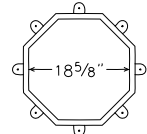

■ COPPER ■ FREEDOM GRAY

BISHOP

The clean lines of the Bishop's round shape make it ideal for Mediterranean and more contemporary style homes.

BASE 2'2" WEIGHT 26 lbs. INSIDE DIAMETER 24"

■ COPPER ■ FREEDOM GRAY

BISHOP II

A more petite version of the Bishop, the Bishop II echoes the shape of standard clay pots with a fraction of the weight.

BASE 1'8" WEIGHT 36 lbs. INSIDE DIAMETER 18"

■ COPPER ■ FREEDOM GRAY

KNIGHT

The strong lines of the Knight offer a unique look with a pyramid-shaped top. This model also works well for more streamlined architecture.

BASE 1'9" WEIGHT 36 lbs. INSIDE DIAMETER 19"

■ COPPER ■ FREEDOM GRAY

PAWN

The smallest chimney pot in our line, the Pawn lends a custom, stylized look to smaller scale homes and chimneys.

BASE 1'8" WEIGHT 21 lbs. INSIDE DIAMETER 18 5/8"

■ COPPER ■ FREEDOM GRAY

For more information visit your local European Copper dealer or visit us online at www.europeancopperchimney pots.com or call toll free at 800.391.0014.