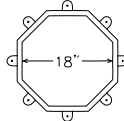

BASE 2'0" WEIGHT 45 lbs. INSIDE DIAMETER 22"

■ COPPER ■ FREEDOM GRAY

QUEEN

Appropriately scaled a bit smaller than the King, the Queen is also octagonal and adds a regal element to any chimney.

BASE 1'8" WEIGHT 42 lbs. INSIDE DIAMETER 18"

■ COPPER ■ FREEDOM GRAY

BISHOP

The clean lines of the Bishop's round shape make it ideal for Mediterranean and more contemporary style homes.

BASE 2'2" WEIGHT 26 lbs. INSIDE DIAMETER 24"

■ COPPER ■ FREEDOM GRAY

BISHOP II

A more petite version of the Bishop, the Bishop II echoes the shape of standard clay pots with a fraction of the weight.

BASE 1'8" WEIGHT 36 lbs. INSIDE DIAMETER 18"

■ COPPER ■ FREEDOM GRAY

KNIGHT