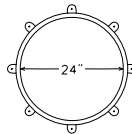

BASE 2'0" WEIGHT 45 lbs. INSIDE DIAMETER 22"

■ COPPER ■ FREEDOM GRAY

QUEEN

Appropriately scaled a bit smaller than the King, the Queen is also octagonal and adds a regal element to any chimney.

BASE 1'8" WEIGHT 42 lbs. INSIDE DIAMETER 18"

■ COPPER ■ FREEDOM GRAY

BISHOP

The clean lines of the Bishop's round shape make it ideal for Mediterranean and more contemporary style homes.

BASE 2'2" WEIGHT 26 lbs. INSIDE DIAMETER 24"

■ COPPER ■ FREEDOM GRAY

BISHOP II

A more petite version of the Bishop, the Bishop II echoes the shape of standard clay pots with a fraction of the weight.

BASE 1'8" WEIGHT 36 lbs. INSIDE DIAMETER 18"

■ COPPER ■ FREEDOM GRAY

KNIGHT