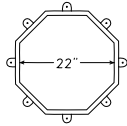

COPPER AND FREEDOM GRAY OFFERING

KING

With an octagonal shape and stately appearance, the King adds instant royalty to the home. This large chimney pot is ideal for tall chimneys and larger scale homes.

BASE 2'0" WEIGHT 45 lbs. INSIDE DIAMETER 22"